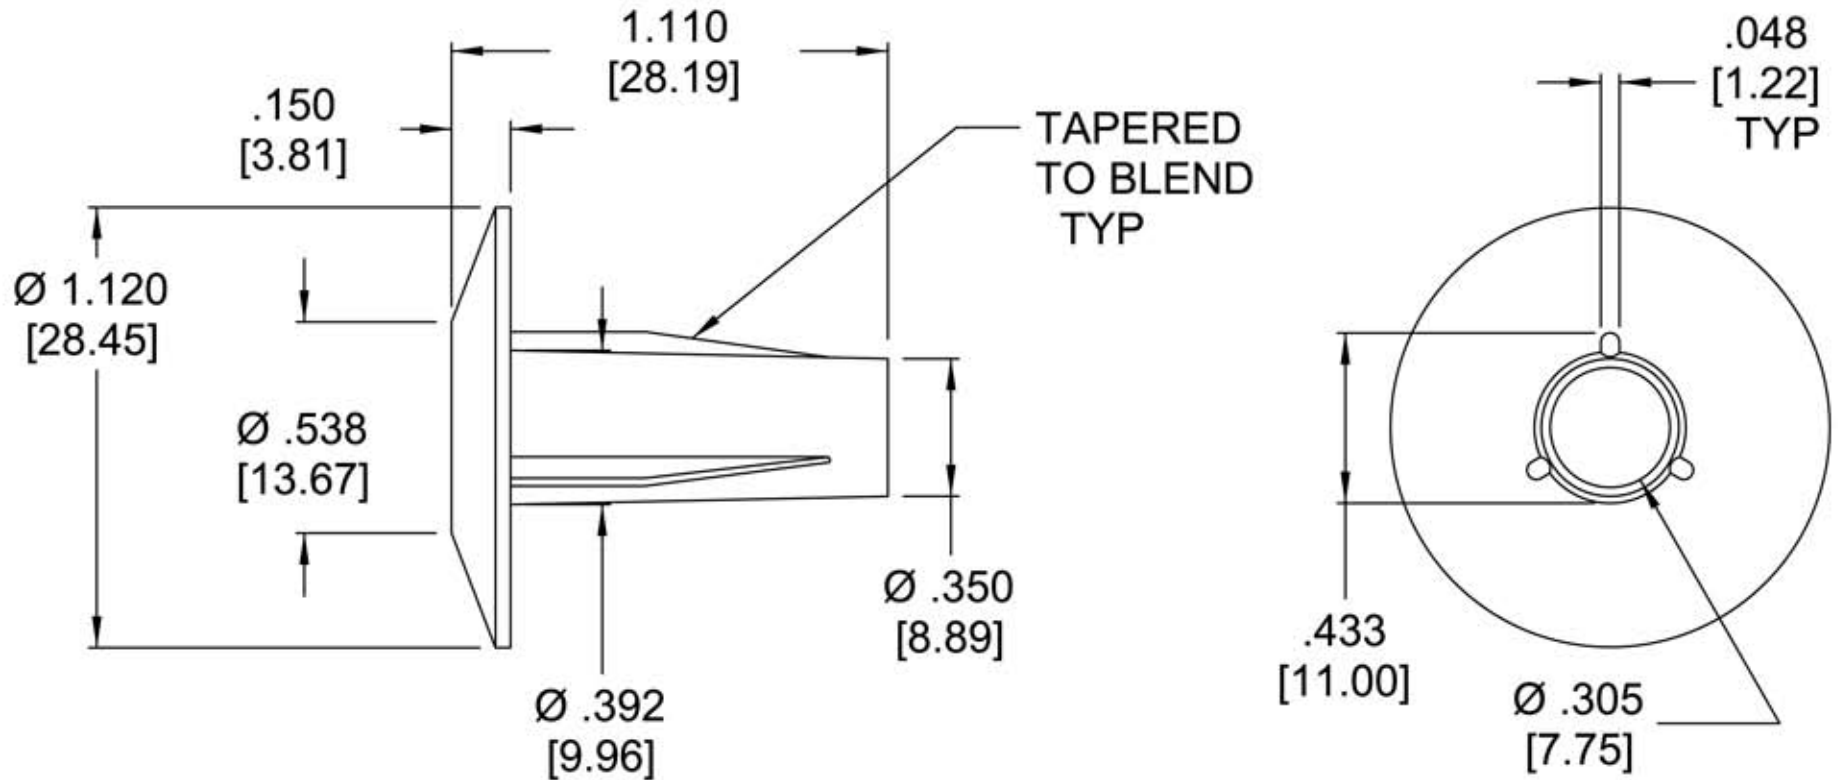

NOTE
DIM'S ARE REFERENCE

Allen Tel Products, Inc.

30 TV5 DRIVE • HENDERSON, NV • 89014

CT241
RG-6 FEED THRU BUSHING